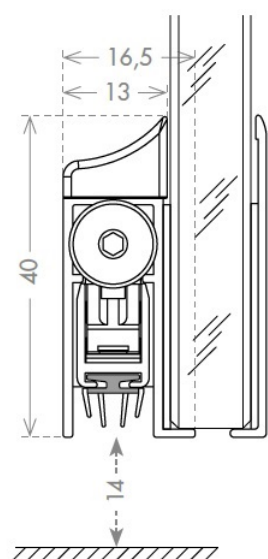

PRODUCT SHEET

Description:

Drop Down Alu Profile, "A", F/Glass Doors, 930mm, W/Ad-hesive Tape, 40mm Profile Height, 14mm Drop Function, Can be, shorten 150mm on the opposite Side to the Plunger, Tested to, 200.000 closing Cycles, Anodized, 4 Fins Thermoplastic, Seal (A)

Item number:

15.22.650-9

Units	Box	Carton	HS Code	Barcode
Set		25	8302415000	 5704866464345

PLUNGER TYPE

SEALS

SISO A/S

Mileparken 11
DK-2740 Skovlunde
Denmark
VAT: DK 24786013

Phone +45 45 830 900